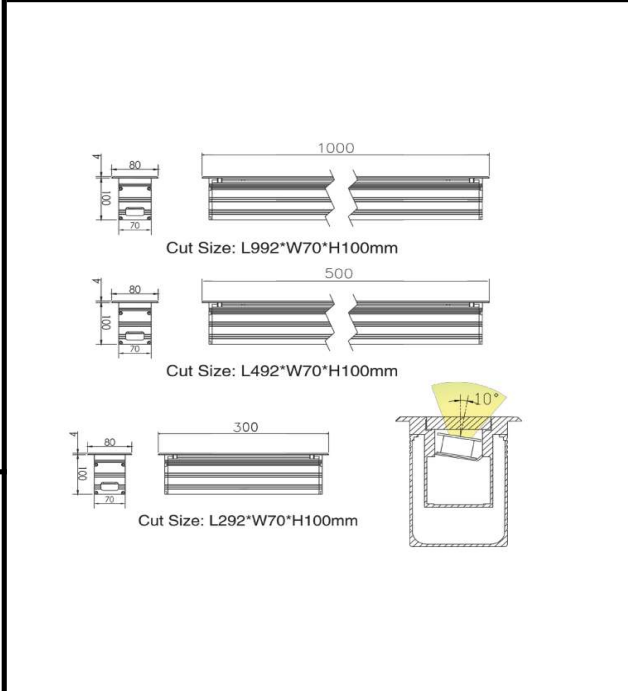

Dimension diagram

Address: Plot #7 Saroorpur-Nangla Industrial Area,Ballabgharh-Sohna Road,Faridabad-121005
Email: info@sovitron.com